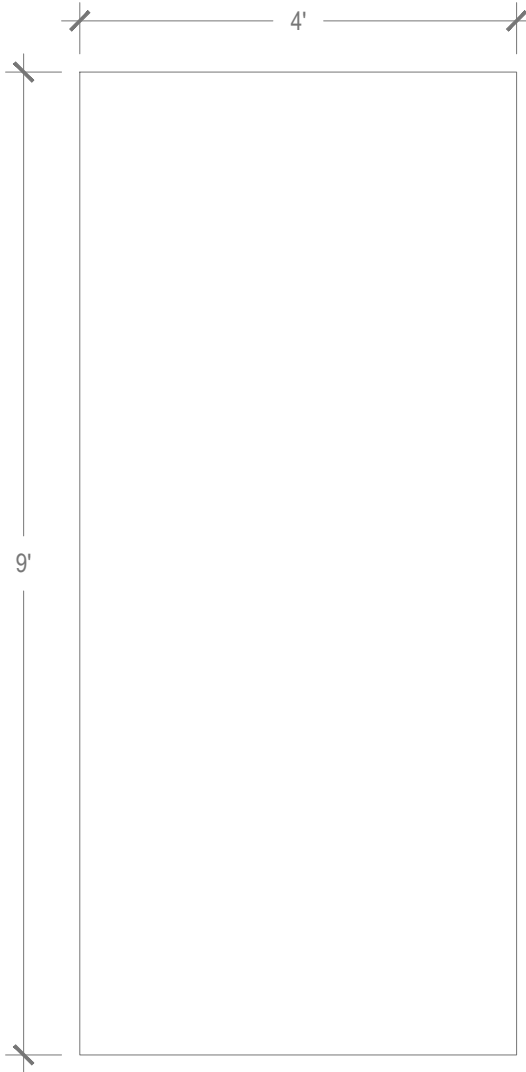

Panel

Panel Specifications

Thickness	1/2" or 1"
Colors - PET	28
Colors - Felt	146
Panel Size	TYP 48" x 108"
Material	100% Polyester
Recycled Content	60%
NRC	.45 - .75
Fire Rating	Class A
Mounting	Direct glue, or optional Peel & Stick backing

Elevation for Scale