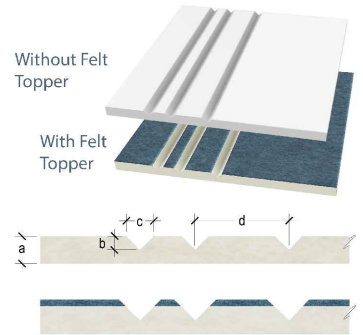

Tile

Pattern Iterations

Panel Specifications

Thickness	1/2" or 1"
Colors - PET	28
Colors - Felt	146
Panel Size	TYP 48" x 108"
Material	100% Polyester
Recycled Content	60%
NRC	0.45 - 0.75
Fire Rating	Class A
Mounting	Direct glue, or optional Peel & Stick backing

Ravine Details

Panel Thickness	Cut Depth	Cut Width	Distance Between Cuts
a	b	c	d
1/4"	1/8"	1/4"	Varies by Pattern
1/2"	1/4"	1/2"	Varies by Pattern
1"	1/2"	1"	Varies by Pattern

Dimensions