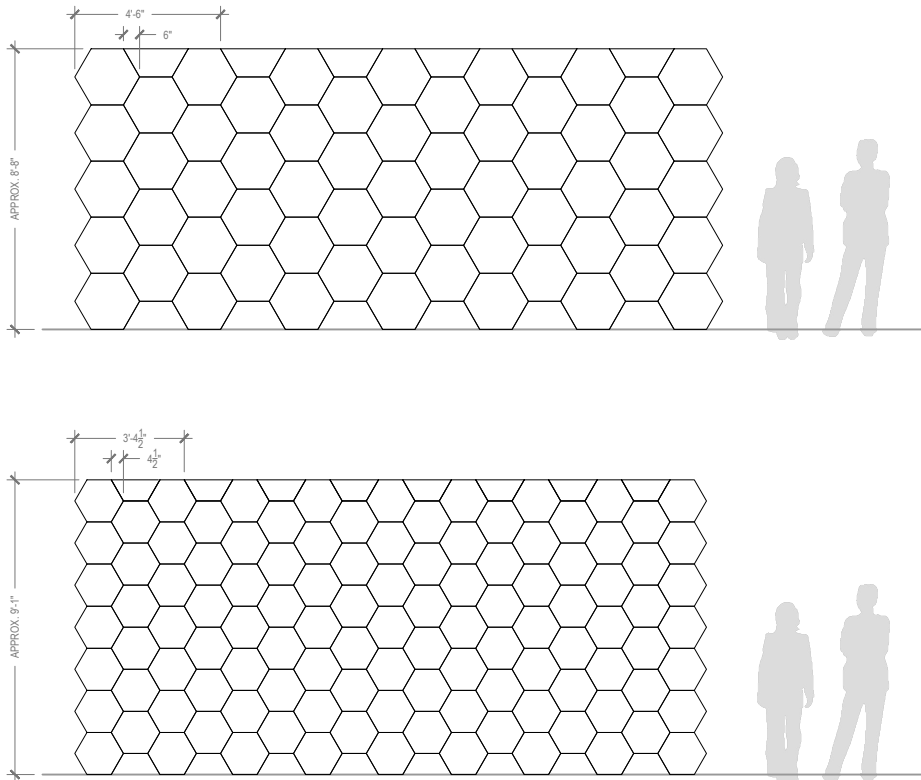

Tile

Pattern Iterations

Panel Specifications

Thickness	1/2" or 1"
Colors - PET	28
Colors - Felt	146
Panel Size	TYP 48" x 108"
Material	100% Polyester
Recycled Content	60%
NRC	0.45 - 0.75
Fire Rating	Class A
Mounting	Direct glue, or optional Peel & Stick backing

Ravine Details

Panel Thickness	Cut Depth	Cut Width	Distance Between Cuts
a	b	c	d
1/4"	1/8"	1/4"	Varies by Pattern
1/2"	1/4"	1/2"	Varies by Pattern
1"	1/2"	1"	Varies by Pattern

Dimensions