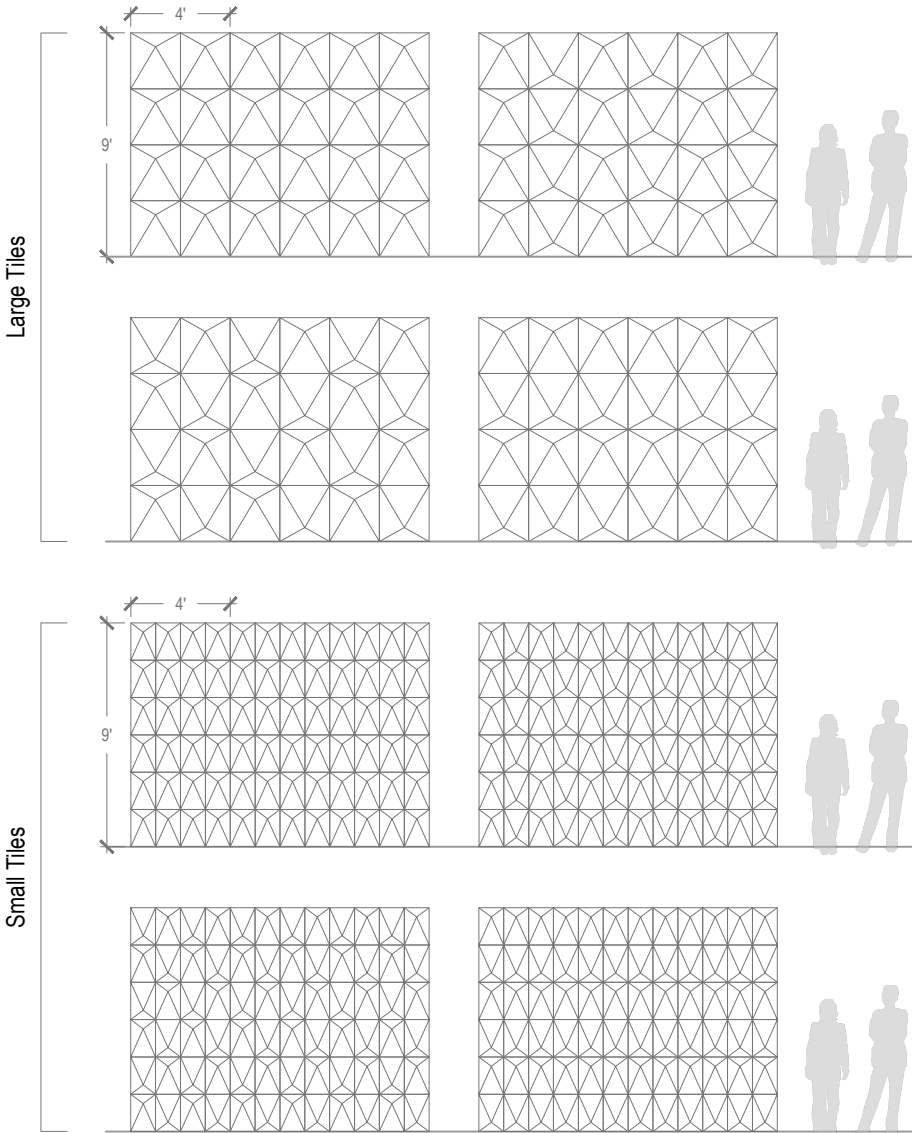

Tiles

Available in 2 sizes

Panel Specifications

| | |
|------------------|---|
| Thickness | 1/2" or 1" |
| Colors - PET | 28 |
| Colors - Felt | 250+ |
| Panel Size | TYP 48" x 108" |
| Material | 100% Polyester |
| Recycled Content | 60% |
| NRC | 0.45 - 0.75 |
| Fire Rating | Class A |
| Mounting | Direct glue, or optional Peel & Stick backing |

Pattern Iterations

Ravine Details

| Panel Thickness | Cut Depth | Cut Width | Distance Between Cuts |
|-----------------|-----------|-----------|-----------------------|
| a | b | c | d |
| 1/4" | 1/8" | 1/4" | Varies by Pattern |
| 1/2" | 1/4" | 1/2" | Varies by Pattern |
| 1" | 1/2" | 1" | Varies by Pattern |

Dimensions

All patterns above can also be panelized