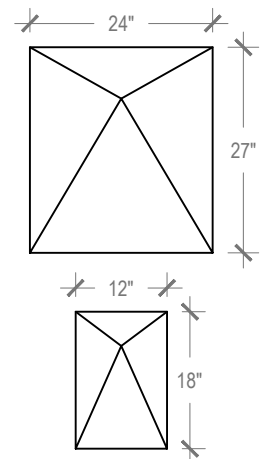

Tiles

Available in 2 sizes

Panel Specifications

| | |
|------------------|---|
| Thickness | 1/2" or 1" |
| Colors - PET | 28 |
| Colors - Felt | 250+ |
| Panel Size | TYP 48" x 108" |
| Material | 100% Polyester |
| Recycled Content | 60% |
| NRC | 0.45 - 0.75 |
| Fire Rating | Class A |
| Mounting | Direct glue, or optional Peel & Stick backing |

Pattern Iterations

Ravine Details

| Panel Thickness | Cut Depth | Cut Width | Distance Between Cuts |
|-----------------|-----------|-----------|-----------------------|
| a | b | c | d |
| 1/4" | 1/8" | 1/4" | Varies by Pattern |
| 1/2" | 1/4" | 1/2" | Varies by Pattern |
| 1" | 1/2" | 1" | Varies by Pattern |

Dimensions

All patterns above can also be panelized