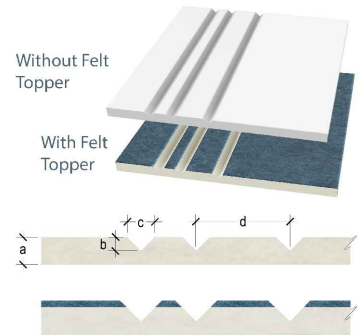

Tiles

Available in 2 sizes

Panel Specifications

| | |
|------------------|---|
| Thickness | 1/2" or 1" |
| Colors - PET | 28 |
| Colors - Felt | 250+ |
| Panel Size | TYP 48" x 108" |
| Material | 100% Polyester |
| Recycled Content | 60% |
| NRC | 0.45 - 0.75 |
| Fire Rating | Class A |
| Mounting | Direct glue, or optional Peel & Stick backing |

Pattern Iterations

Ravine Details

| Panel Thickness | Cut Depth | Cut Width | Distance Between Cuts |
|-----------------|-----------|-----------|-----------------------|
| a | b | c | d |
| 1/4" | 1/8" | 1/4" | Varies by Pattern |
| 1/2" | 1/4" | 1/2" | Varies by Pattern |
| 1" | 1/2" | 1" | Varies by Pattern |

Dimensions

All patterns above can also be panelized