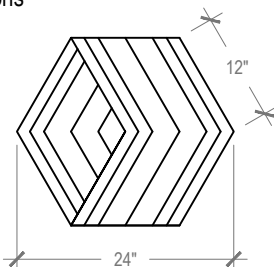

Tile

Pattern Iteration

24" Tiles

18" Tiles

Dimensions

Panel Specifications

Thickness	1/2" or 1"
Colors - PET	28
Colors - Felt	146
Panel Size	TYP 48" x 108"
Material	100% Polyester
Recycled Content	60%
NRC	0.45 - 0.75
Fire Rating	Class A
Mounting	Direct glue, or optional Peel & Stick backing

Ravine Detail