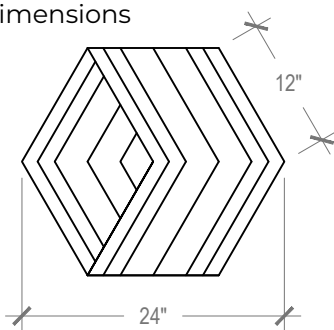

## Pattern Iteration

24" Tiles

18" Tiles

## Dimensions

## Ravine Details

Panel Thickness	Cut Depth	Cut Width	Distance Between Cuts
a	b	c	d
1/4"	1/8"	1/4"	Varies by Pattern
1/2"	1/4"	1/2"	Varies by Pattern
1"	1/2"	1"	Varies by Pattern