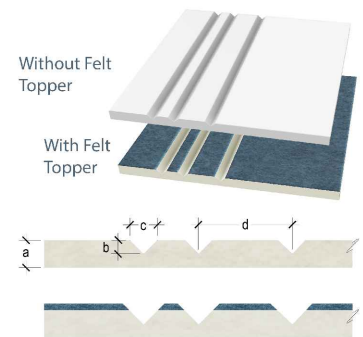

## Pattern Iteration

24" Tiles

18" Tiles

## Dimensions

## Panel Specifications

Thickness	1/2" or 1"
Colors - PET	28
Colors - Felt	250+
Panel Size	TYP 48" x 108"
Material	100% Polyester
Recycled Content	60%
NRC	0.45 - 0.75
Fire Rating	Class A
Mounting	Direct glue, or optional Peel & Stick backing

## Ravine Details

Panel Thickness	Cut Depth	Cut Width	Distance Between Cuts
a	b	c	d
1/4"	1/8"	1/4"	Varies by Pattern
1/2"	1/4"	1/2"	Varies by Pattern
1"	1/2"	1"	Varies by Pattern